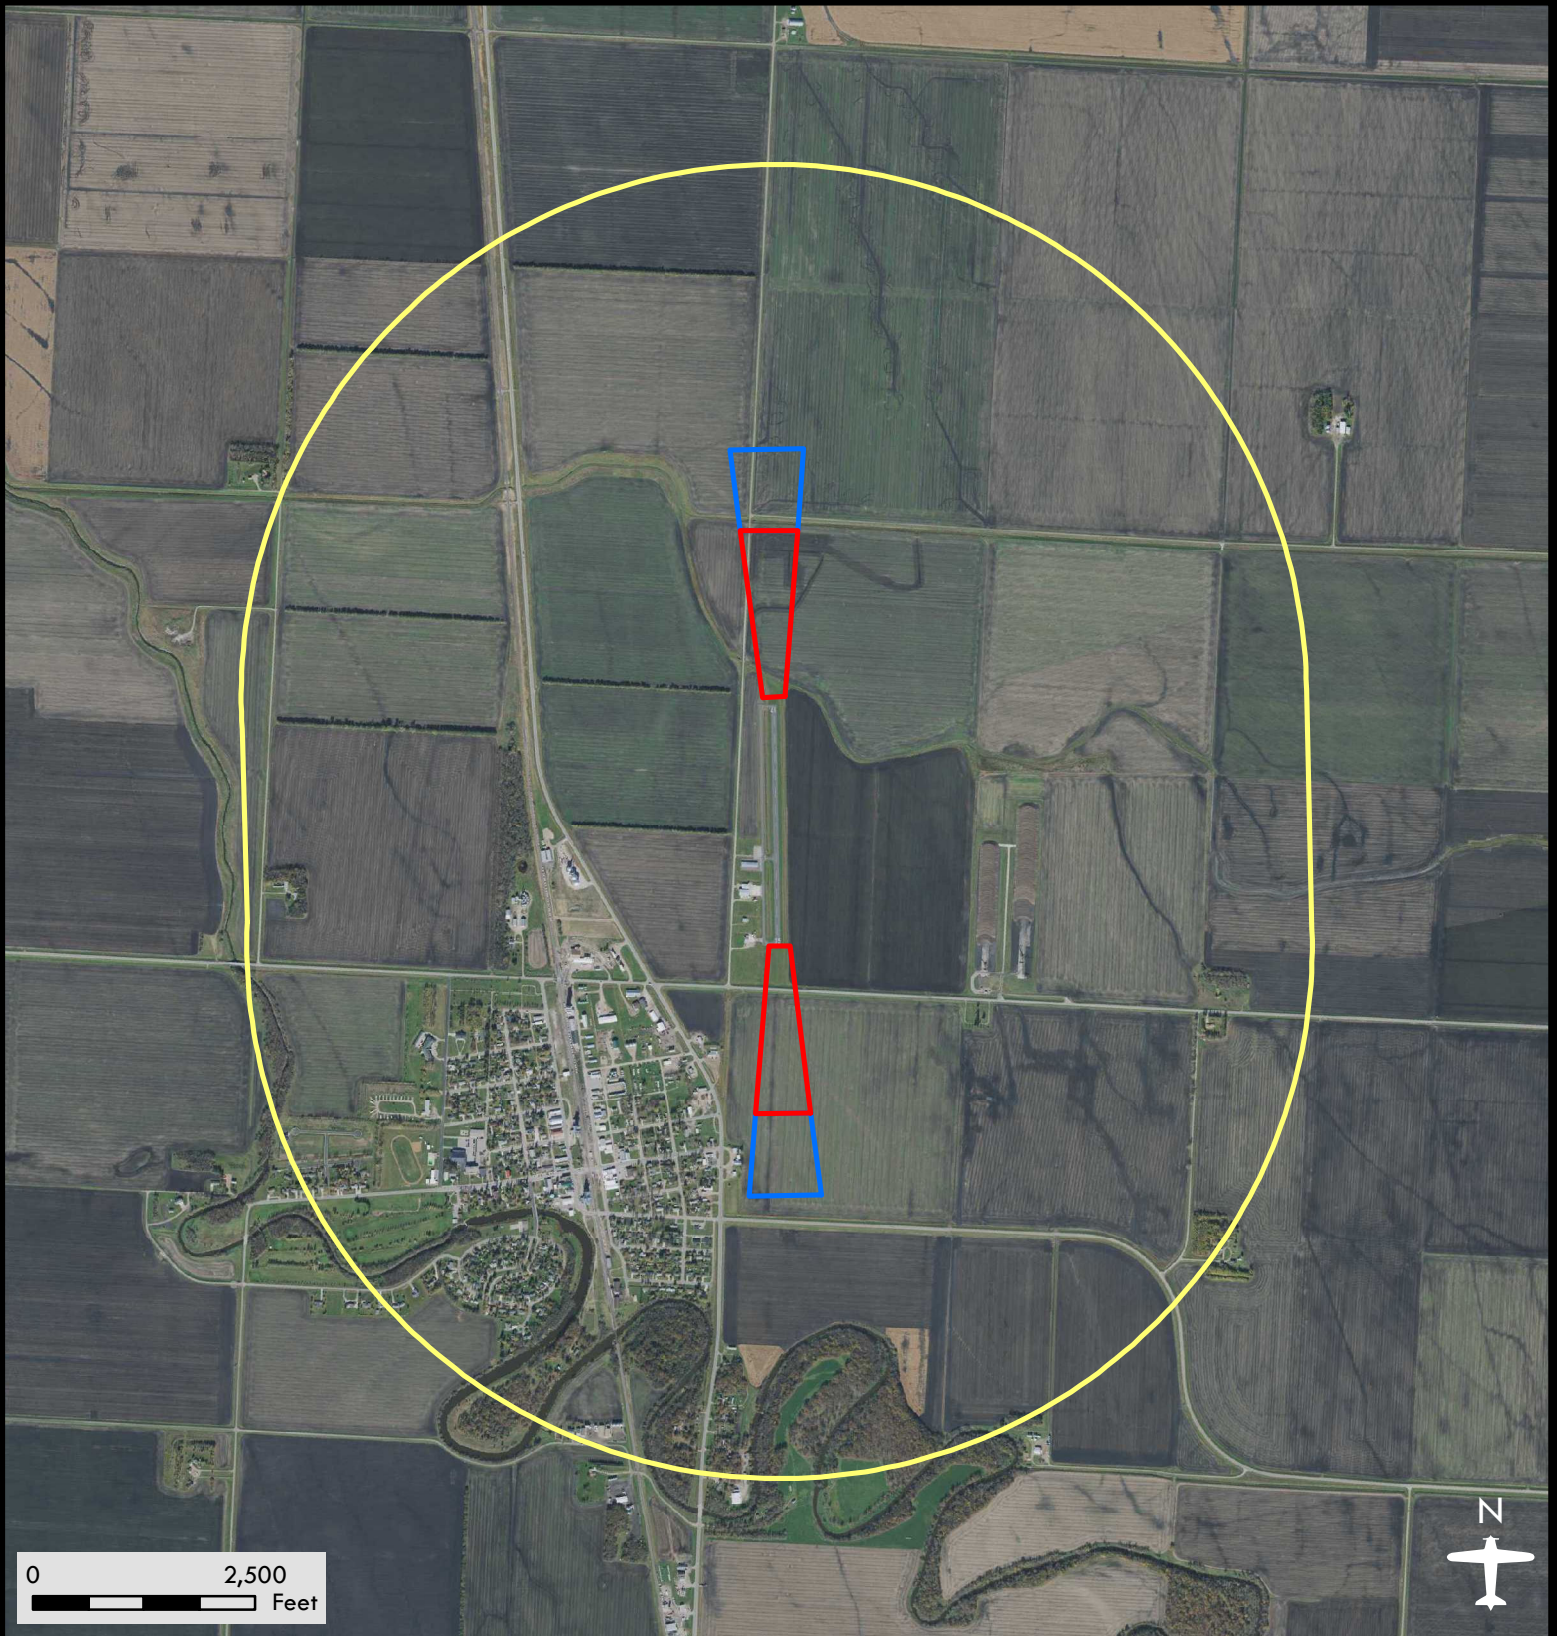

Stephen Municipal Airport

Airport Safety Zones

Date: 08/08/2018

Legend

-  Zone A
-  Zone B
-  Zone C

DISCLAIMER: This is not an official zoning map. To view the official map and ordinance for this airport, please visit the Airport Zoning Information Warehouse at <https://www.dot.state.mn.us/aero/planning/zoning-warehouse.html>. The State of Minnesota makes no representations or warranties expressed or implied, with respect to the reuse of the data provided herewith regardless of its format or the means of its transmission. There is no guarantee or representation to the user as to the accuracy, currency, suitability, or reliability of this data for any purpose. The user accepts the data "as is." The State of Minnesota assumes no responsibility for loss or damage incurred as a result of any user's reliance on this data. All maps and other material provided herein are protected by copyright. Permission is granted to copy and use the materials herein.